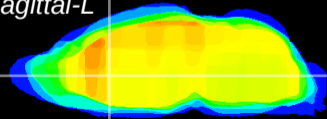

Coronal

Sagittal-R

Sagittal-L

ViBrism: CX00369
Horizontal

LS