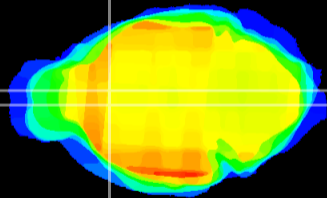

Coronal

Sagittal-R

Sagittal-L

ViBrism: CX00369
Horizontal

LS