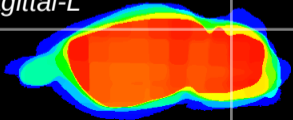

Coronal

Sagittal-R

Sagittal-L

ViBrism: CX00371
Horizontal

Cb lobe