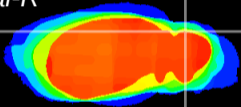

Coronal

Sagittal-R

Sagittal-L

ViBrism: CX00371
Horizontal

Cb lobe