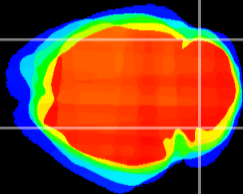

Coronal

Sagittal-R

Sagittal-L

ViBrism: CX00371
Horizontal

Cb lobe