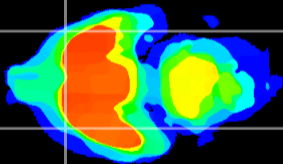

Coronal

Sagittal-R

Sagittal-L

ViBrism: CX00371
Horizontal

Pir