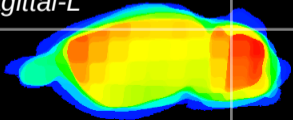

Coronal

Sagittal-R

Sagittal-L

ViBrism: CX00373
Horizontal

Cb lobe