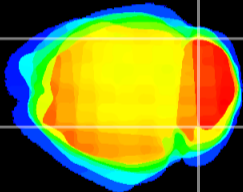

Coronal

Sagittal-R

Sagittal-L

ViBrism: CX00373
Horizontal

Cb lobe