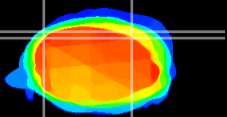

Coronal

Sagittal-R

Sagittal-L

ViBrism: CX00373
Horizontal

Cb lobe