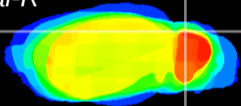

Coronal

Sagittal-R

Sagittal-L

ViBrism: CX00373
Horizontal

Cb lobe