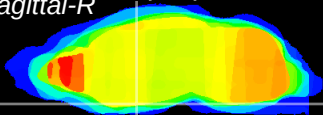

Coronal

Sagittal-R

Sagittal-L

ViBrism: CX00376
Horizontal

S0