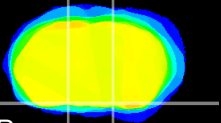

Coronal

Sagittal-R

Sagittal-L

ViBrism: CX00376
Horizontal

S0