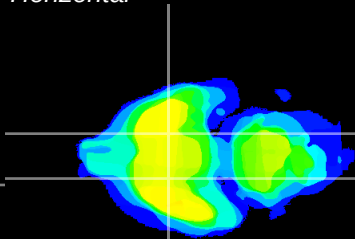

Coronal

Sagittal-R

Sagittal-L

ViBrism: CX00376
Horizontal

S0