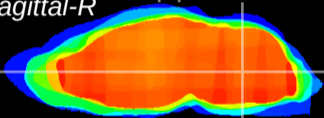

Coronal

Sagittal-R

Sagittal-L

ViBrism: CX00386
Horizontal

MVe