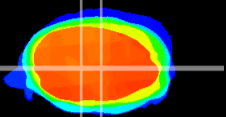

Coronal

Sagittal-R

Sagittal-L

ViBrism: CX00386
Horizontal

MVe