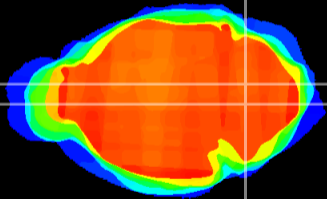

Coronal

Sagittal-R

Sagittal-L

ViBrism: CX00386
Horizontal

MVe