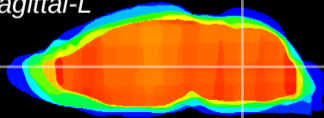

Coronal

Sagittal-R

Sagittal-L

ViBrism: CX00386
Horizontal

MVe