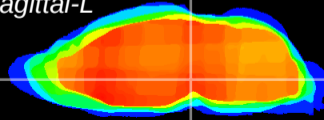

Coronal

Sagittal-R

Sagittal-L

ViBrism: CX00387
Horizontal

VTA