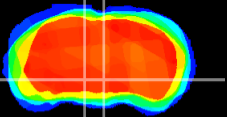

Coronal

Sagittal-R

Sagittal-L

ViBrism: CX00387
Horizontal

VTA