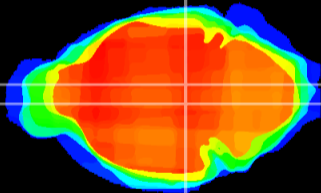

Coronal

Sagittal-R

Sagittal-L

ViBrism: CX00387
Horizontal

VTA