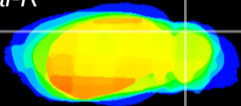

Coronal

Sagittal-R

Sagittal-L

ViBrism: CX00391
Horizontal

Cb lobe