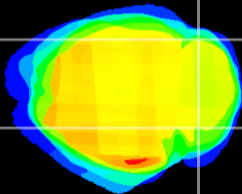

Coronal

Sagittal-R

Sagittal-L

ViBrism: CX00391
Horizontal

Cb lobe