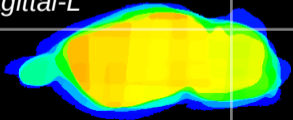

Coronal

Sagittal-R

Sagittal-L

ViBrism: CX00391
Horizontal

Cb lobe