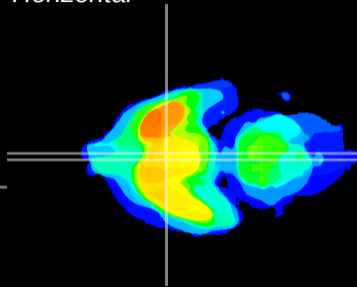

Coronal

Sagittal-R

Sagittal-L

ViBrism: CX00391
Horizontal

SCN