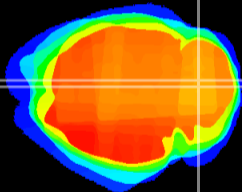

Coronal

Sagittal-R

Sagittal-L

ViBrism: CX00392  
Horizontal

Cb vermis