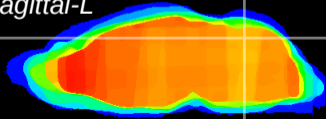

Coronal

Sagittal-R

Sagittal-L

ViBrism: CX00392  
Horizontal

Cb vermis