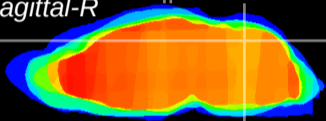

Coronal

Sagittal-R

Sagittal-L

ViBrism: CX00392  
Horizontal

Cb vermis