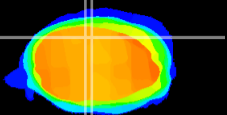

Coronal

Sagittal-R

Sagittal-L

ViBrism: CX00392  
Horizontal

Cb vermis