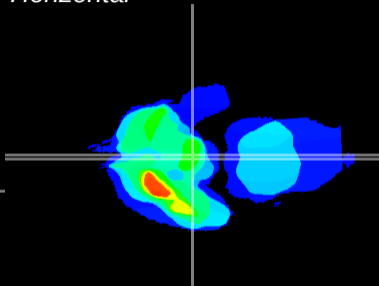

Coronal

Sagittal-R

Sagittal-L

ViBrism: CX00392
Horizontal

ME