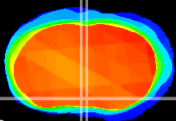

Coronal

Sagittal-R

Sagittal-L

ViBriSM: CX00399
Horizontal

MPA