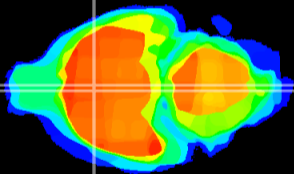

Coronal

Sagittal-R

Sagittal-L

ViBriSM: CX00399
Horizontal

MPA