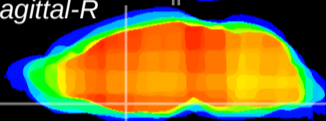

Coronal

Sagittal-R

Sagittal-L

ViBriSM: CX00399
Horizontal

MPA