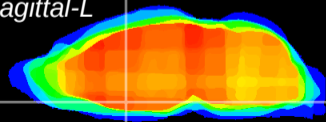

Coronal

Sagittal-R

Sagittal-L

ViBriSM: CX00399
Horizontal

MPA