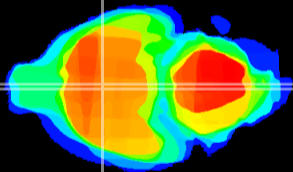

Coronal

Sagittal-R

Sagittal-L

ViBrisM: CX00404
Horizontal

SPa ventral