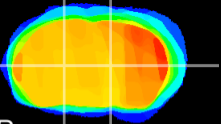

Coronal

Sagittal-R

Sagittal-L

ViBrism: CX00407
Horizontal

VA/VL