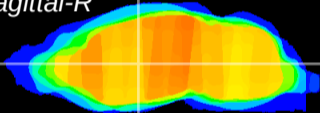

Coronal

Sagittal-R

Sagittal-L

ViBrism: CX00407
Horizontal

VA/VL