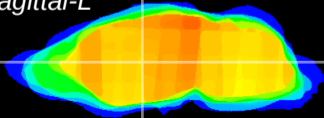

Coronal

Sagittal-R

Sagittal-L

ViBrism: CX00407
Horizontal

VA/VL