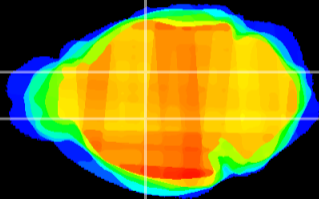

Coronal

Sagittal-R

Sagittal-L

ViBrism: CX00407
Horizontal

VA/VL