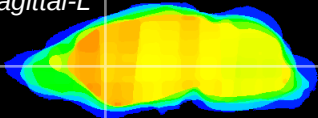

Coronal

Sagittal-R

Sagittal-L

ViBrism: CX00413
Horizontal

CPU medial