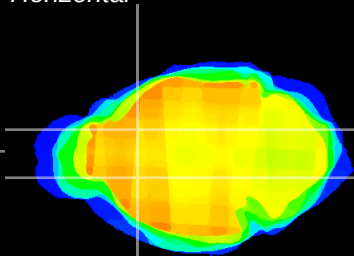

Coronal

Sagittal-R

Sagittal-L

ViBrism: CX00413
Horizontal

CPU medial