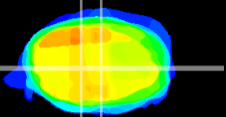

Coronal

Sagittal-R

Sagittal-L

ViBrism: CX00414
Horizontal

MVe