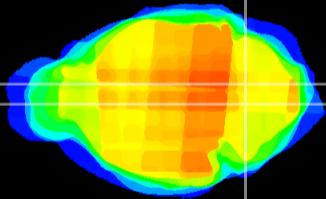

Coronal

Sagittal-R

Sagittal-L

ViBrism: CX00414
Horizontal

MVe