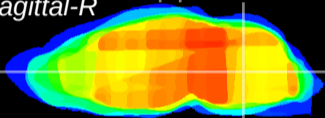

Coronal

Sagittal-R

Sagittal-L

ViBrism: CX00414
Horizontal

MVe