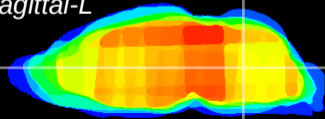

Coronal

Sagittal-R

Sagittal-L

ViBrism: CX00414
Horizontal

MVe