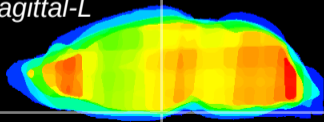

Coronal

Sagittal-R

Sagittal-L

ViBrism: CX00415
Horizontal

ME