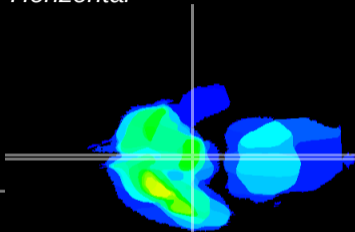

Coronal

Sagittal-R

Sagittal-L

ViBrism: CX00415
Horizontal

ME