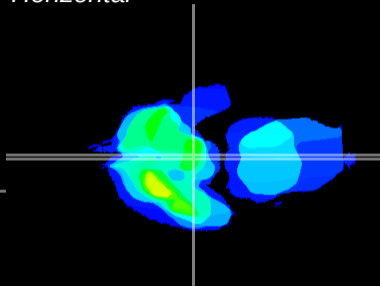

Coronal

Sagittal-R

Sagittal-L

ViBrism: CX00418
Horizontal

ME