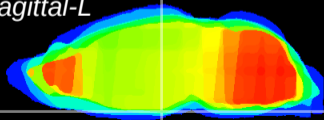

Coronal

Sagittal-R

Sagittal-L

ViBrism: CX00418
Horizontal

ME