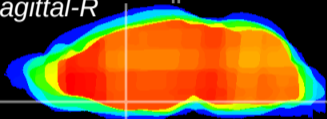

Coronal

Sagittal-R

Sagittal-L

ViBrism: CX00422
Horizontal

MPA