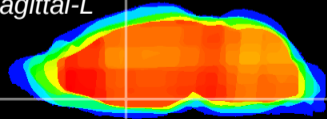

Coronal

Sagittal-R

Sagittal-L

ViBrism: CX00422
Horizontal

MPA