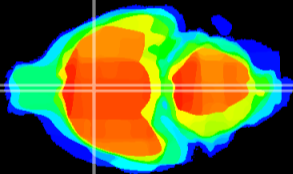

Coronal

Sagittal-R

Sagittal-L

ViBrism: CX00422
Horizontal

MPA