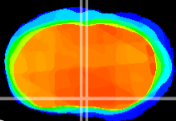

Coronal

Sagittal-R

Sagittal-L

ViBrism: CX00422
Horizontal

MPA