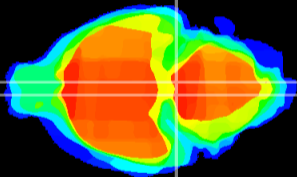

Coronal

Sagittal-R

Sagittal-L

ViBrism: CX00422
Horizontal

Pn