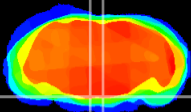

Coronal

Sagittal-R

Sagittal-L

ViBrism: CX00422
Horizontal

Pn