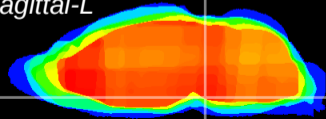

Coronal

Sagittal-R

Sagittal-L

ViBrism: CX00422
Horizontal

Pn