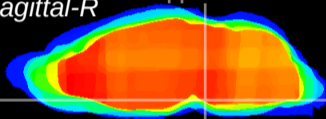

Coronal

Sagittal-R

Sagittal-L

ViBrism: CX00422
Horizontal

Pn