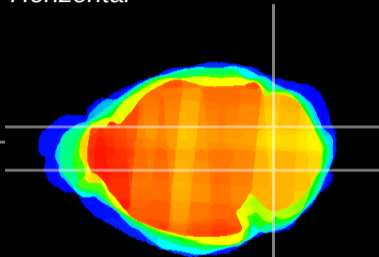

Coronal

Sagittal-R

Sagittal-L

ViBrism: CX00423
Horizontal

Cb nucleus