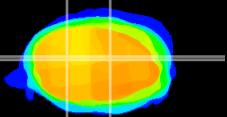

Coronal

Sagittal-R

Sagittal-L

ViBrism: CX00423
Horizontal

Cb nucleus