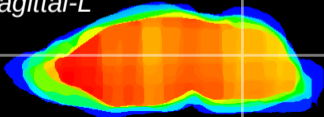

Coronal

Sagittal-R

Sagittal-L

ViBrism: CX00423
Horizontal

Cb nucleus