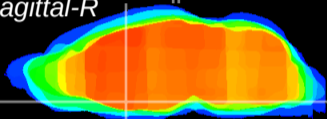

Coronal

Sagittal-R

Sagittal-L

ViBrism: CX00425
Horizontal

MPA