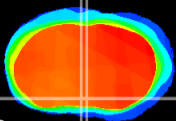

Coronal

Sagittal-R

Sagittal-L

ViBrism: CX00425
Horizontal

MPA