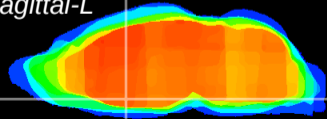

Coronal

Sagittal-R

Sagittal-L

ViBrism: CX00425
Horizontal

MPA