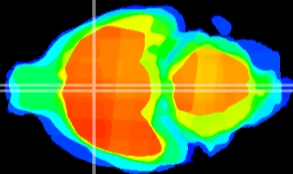

Coronal

Sagittal-R

Sagittal-L

ViBrism: CX00425
Horizontal

MPA