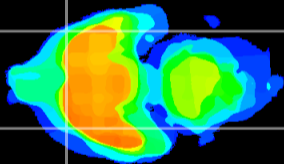

Coronal

Sagittal-R

Sagittal-L

ViBrism: CX00426
Horizontal

Pir