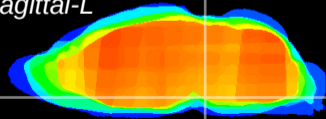

Coronal

Sagittal-R

Sagittal-L

ViBrism: CX00426
Horizontal

Pn