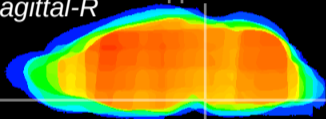

Coronal

Sagittal-R

Sagittal-L

ViBrism: CX00426
Horizontal

Pn