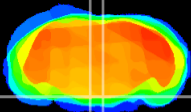

Coronal

Sagittal-R

Sagittal-L

ViBrism: CX00426
Horizontal

Pn