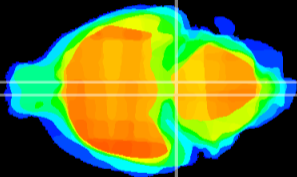

Coronal

Sagittal-R

Sagittal-L

ViBrism: CX00426
Horizontal

Pn