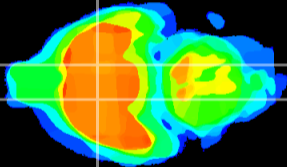

Coronal

Sagittal-R

Sagittal-L

ViBrism: CX00427
Horizontal

LH