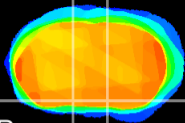

Coronal

Sagittal-R

Sagittal-L

ViBrism: CX00427
Horizontal

LH