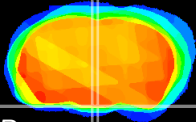

Coronal

Sagittal-R

Sagittal-L

ViBrism: CX00429
Horizontal

Arc