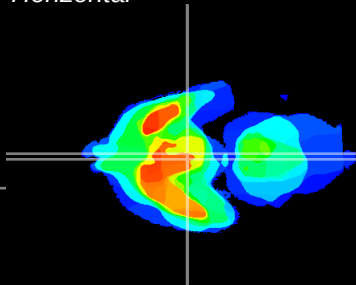

Coronal

Sagittal-R

Sagittal-L

ViBrism: CX00429
Horizontal

Arc