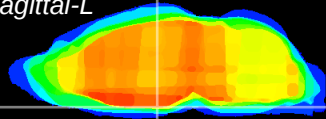

Coronal

Sagittal-R

Sagittal-L

ViBrism: CX00429
Horizontal

Arc