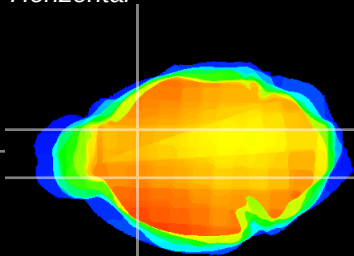

Coronal

Sagittal-R

Sagittal-L

ViBriSM: CX00434  
Horizontal

CPU medial