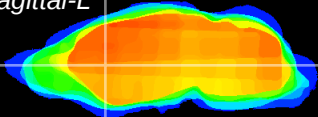

Coronal

Sagittal-R

Sagittal-L

ViBriSM: CX00434  
Horizontal

CPU medial