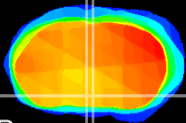

Coronal

Sagittal-R

Sagittal-L

ViBriSm: CX00434  
Horizontal

SPa dorsal