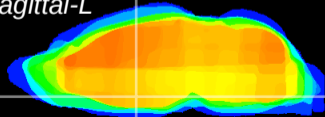

Coronal

Sagittal-R

Sagittal-L

ViBriSm: CX00434  
Horizontal

SPa dorsal