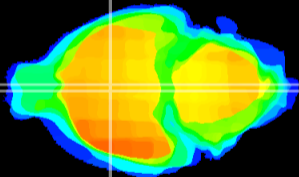

Coronal

Sagittal-R

Sagittal-L

ViBriSm: CX00434  
Horizontal

SPa dorsal