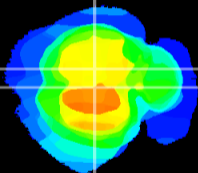

Coronal

Sagittal-R

Sagittal-L

ViBrism: CX00435
Horizontal

RS