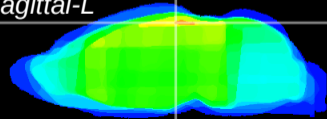

Coronal

Sagittal-R

Sagittal-L

ViBrism: CX00435
Horizontal

RS