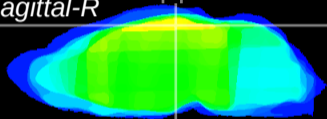

Coronal

Sagittal-R

Sagittal-L

ViBrism: CX00435
Horizontal

RS