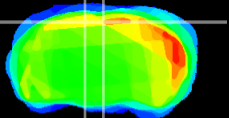

Coronal

Sagittal-R

Sagittal-L

ViBrism: CX00435
Horizontal

RS