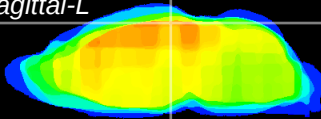

Coronal

Sagittal-R

Sagittal-L

ViBrism: CX00439
Horizontal

RS