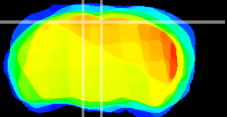

Coronal

Sagittal-R

Sagittal-L

ViBrism: CX00439
Horizontal

RS