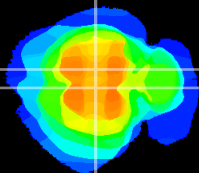

Coronal

Sagittal-R

Sagittal-L

ViBrism: CX00439
Horizontal

RS