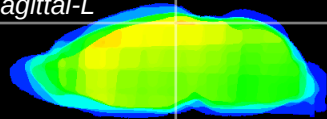

Coronal

Sagittal-R

Sagittal-L

ViBrism: CX00442
Horizontal

RS