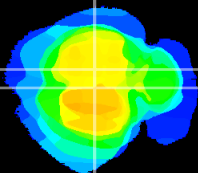

Coronal

Sagittal-R

Sagittal-L

ViBrism: CX00442
Horizontal

RS