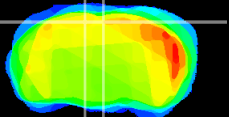

Coronal

Sagittal-R

Sagittal-L

ViBrism: CX00442
Horizontal

RS