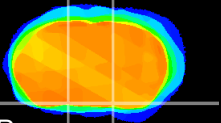

Coronal

Sagittal-R

Sagittal-L

ViBrism: CX00452
Horizontal

S0