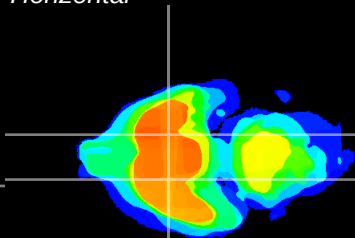

Coronal

Sagittal-R

Sagittal-L

ViBrism: CX00452
Horizontal

S0