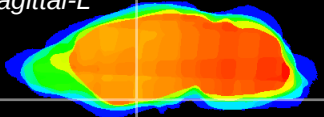

Coronal

Sagittal-R

Sagittal-L

ViBrism: CX00452
Horizontal

S0