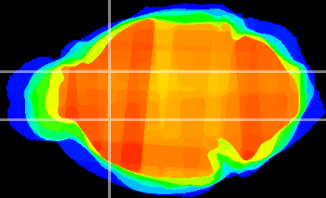

Coronal

Sagittal-R

Sagittal-L

ViBris: CX00455  
Horizontal

CPU medial