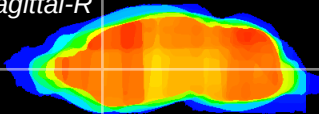

Coronal

Sagittal-R

Sagittal-L

ViBris: CX00455  
Horizontal

CPU medial