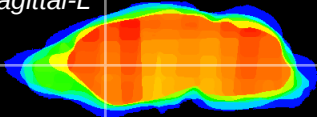

Coronal

Sagittal-R

Sagittal-L

ViBris: CX00455  
Horizontal

CPU medial