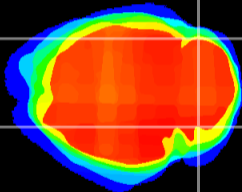

Coronal

Sagittal-R

Sagittal-L

ViBrism: CX00457
Horizontal

Cb lobe