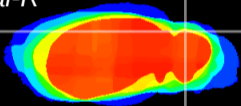

Coronal

Sagittal-R

Sagittal-L

ViBrism: CX00457
Horizontal

Cb lobe