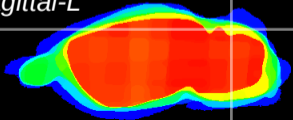

Coronal

Sagittal-R

Sagittal-L

ViBrism: CX00457
Horizontal

Cb lobe