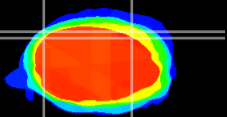

Coronal

Sagittal-R

Sagittal-L

ViBrism: CX00457
Horizontal

Cb lobe