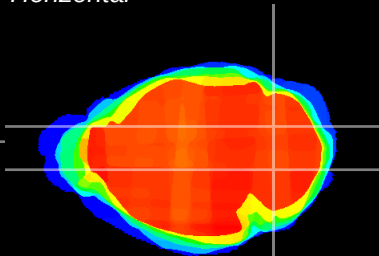

Coronal

Sagittal-R

Sagittal-L

ViBrism: CX00457
Horizontal

Cb nucleus