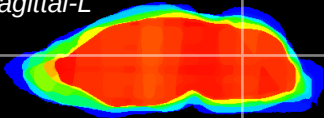

Coronal

Sagittal-R

Sagittal-L

ViBrism: CX00457
Horizontal

Cb nucleus