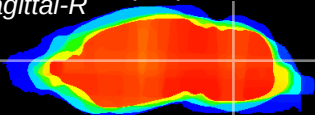

Coronal

Sagittal-R

Sagittal-L

ViBrism: CX00457
Horizontal

Cb nucleus