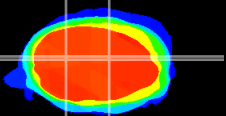

Coronal

Sagittal-R

Sagittal-L

ViBrism: CX00457
Horizontal

Cb nucleus