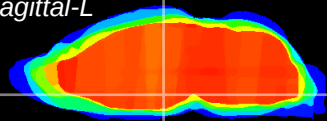

Coronal

Sagittal-R

Sagittal-L

ViBrism: CX00457
Horizontal

DM