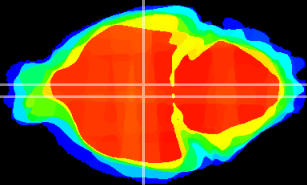

Coronal

Sagittal-R

Sagittal-L

ViBrism: CX00457
Horizontal

DM