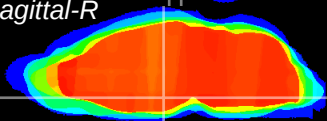

Coronal

Sagittal-R

Sagittal-L

ViBrism: CX00457
Horizontal

DM