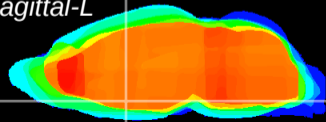

Coronal

Sagittal-R

Sagittal-L

ViBrism: CX00459
Horizontal

MPA