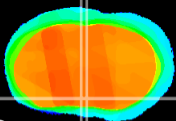

Coronal

Sagittal-R

Sagittal-L

ViBrism: CX00459
Horizontal

MPA