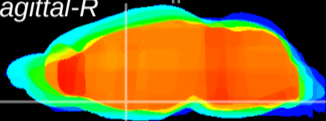

Coronal

Sagittal-R

Sagittal-L

ViBrism: CX00459
Horizontal

MPA