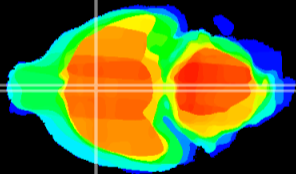

Coronal

Sagittal-R

Sagittal-L

ViBrism: CX00459
Horizontal

MPA