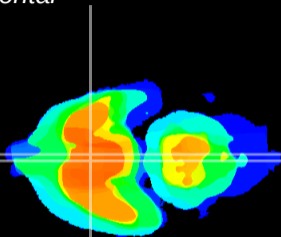

Coronal

Sagittal-R

Sagittal-L

ViBrism: CX00459
Horizontal

SCN