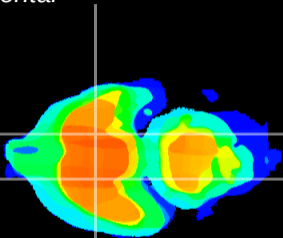

Coronal

Sagittal-R

Sagittal-L

ViBrism: CX00459
Horizontal

S0