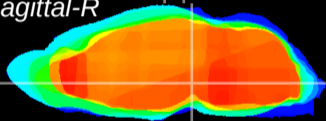

Coronal

Sagittal-R

Sagittal-L

ViBrism: CX00459
Horizontal

VTA