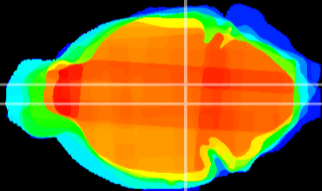

Coronal

Sagittal-R

Sagittal-L

ViBrism: CX00459
Horizontal

VTA