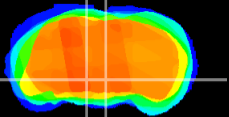

Coronal

Sagittal-R

Sagittal-L

ViBrism: CX00459
Horizontal

VTA