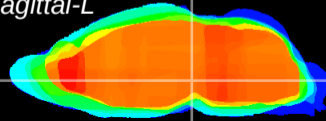

Coronal

Sagittal-R

Sagittal-L

ViBrism: CX00459
Horizontal

VTA