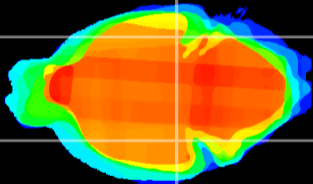

Coronal

Sagittal-R

Sagittal-L

ViBrism: CX00459
Horizontal

ventral S