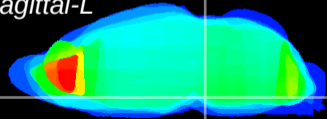

Coronal

Sagittal-R

Sagittal-L

ViBrism: CX00464
Horizontal

Pn