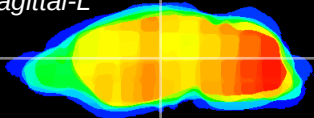

Coronal

Sagittal-R

Sagittal-L

ViBrism: CX00465
Horizontal

VPM/VPL