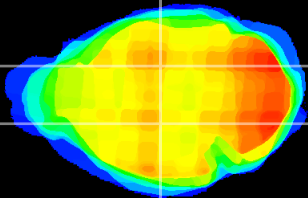

Coronal

Sagittal-R

Sagittal-L

ViBrism: CX00465
Horizontal

VPM/VPL