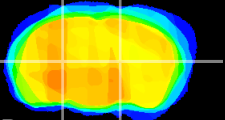

Coronal

Sagittal-R

Sagittal-L

ViBrism: CX00465
Horizontal

VPM/VPL