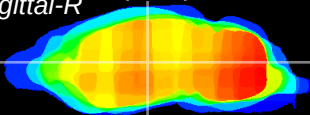

Coronal

Sagittal-R

Sagittal-L

ViBrism: CX00465
Horizontal

VPM/VPL