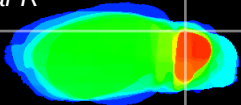

*Coronal*

*Sagittal-R*

*Sagittal-L*

ViBrism: CX00470  
*Horizontal*

Cb lobe