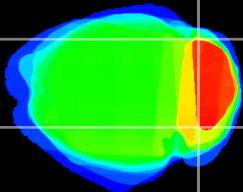

*Coronal*

*Sagittal-R*

*Sagittal-L*

ViBrism: CX00470  
*Horizontal*

Cb lobe