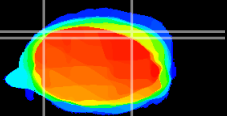

*Coronal*

*Sagittal-R*

*Sagittal-L*

ViBrism: CX00470  
*Horizontal*

Cb lobe