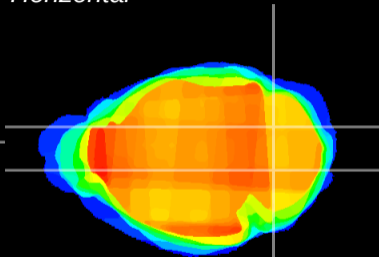

Coronal

Sagittal-R

Sagittal-L

ViBrism: CX00472
Horizontal

Cb nucleus