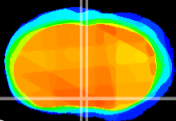

Coronal

Sagittal-R

Sagittal-L

ViBrism: CX00472
Horizontal

MPA