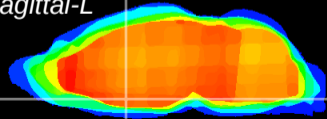

Coronal

Sagittal-R

Sagittal-L

ViBrism: CX00472
Horizontal

MPA