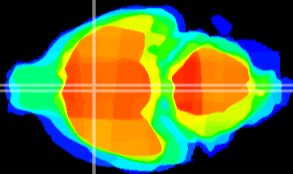

Coronal

Sagittal-R

Sagittal-L

ViBrism: CX00472
Horizontal

MPA