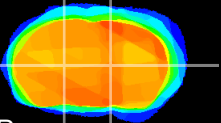

Coronal

Sagittal-R

Sagittal-L

ViBrism: CX00472
Horizontal

VA/VL