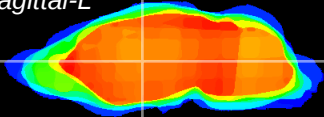

Coronal

Sagittal-R

Sagittal-L

ViBrism: CX00472
Horizontal

VA/VL