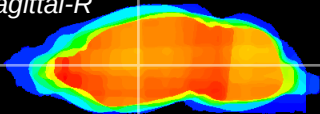

Coronal

Sagittal-R

Sagittal-L

ViBrism: CX00472
Horizontal

VA/VL