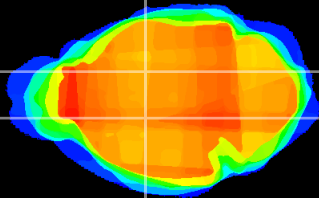

Coronal

Sagittal-R

Sagittal-L

ViBrism: CX00472
Horizontal

VA/VL