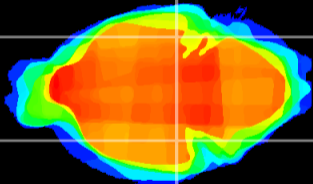

Coronal

Sagittal-R

Sagittal-L

ViBrism: CX00472
Horizontal

ventral S