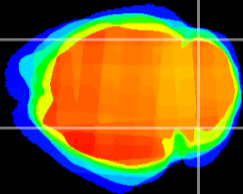

Coronal

Sagittal-R

Sagittal-L

ViBrism: CX00473
Horizontal

Cb lobe