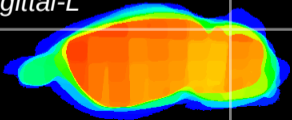

Coronal

Sagittal-R

Sagittal-L

ViBrism: CX00473
Horizontal

Cb lobe