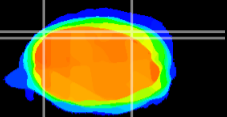

Coronal

Sagittal-R

Sagittal-L

ViBrism: CX00473
Horizontal

Cb lobe