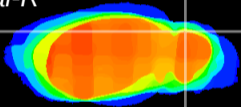

Coronal

Sagittal-R

Sagittal-L

ViBrism: CX00473
Horizontal

Cb lobe