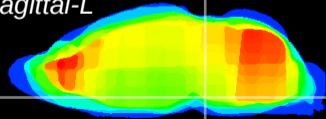

Coronal

Sagittal-R

Sagittal-L

ViBrism: CX00474
Horizontal

Pn