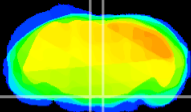

Coronal

Sagittal-R

Sagittal-L

ViBrism: CX00474
Horizontal

Pn