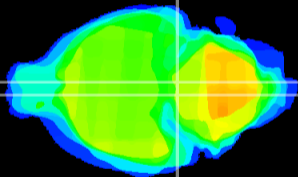

Coronal

Sagittal-R

Sagittal-L

ViBrism: CX00474
Horizontal

Pn